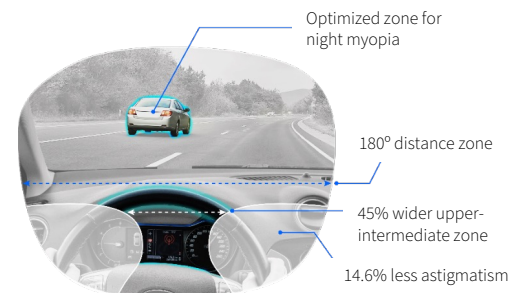

This technology ensures that wearers experience clear and sharp vision, even in dynamic environments where objects are constantly changing distances from the eye. It enables **smooth and rapid transitions across visual zones**, especially when looking down to focus on nearby objects.

Eye Focus Profile Technology maximizes the clear viewing area and significantly reduces perceived blur in the peripheral areas of the lens, achieving an **absolute reduction in defocus and increasing the visual performance of the lenses.**

Ray Tracing

Optimum vision across the entire lens.

“Enjoy a unique power distribution tailored to your visual needs when driving”

Thanks to point-by-point optimization over the entire lens surface, Ray Tracing Technology provides **precise vision at every distance and in every direction of gaze.** Wearers enjoy a more natural visual experience.

Endless Drive Progressive lenses have a unique power distribution based on the way we see while driving. It is based on four key aspects:

- There is a night vision area.
- The distance area is larger.
- The upper-intermediate area is wider.
- Lateral astigmatism is considerably reduced.